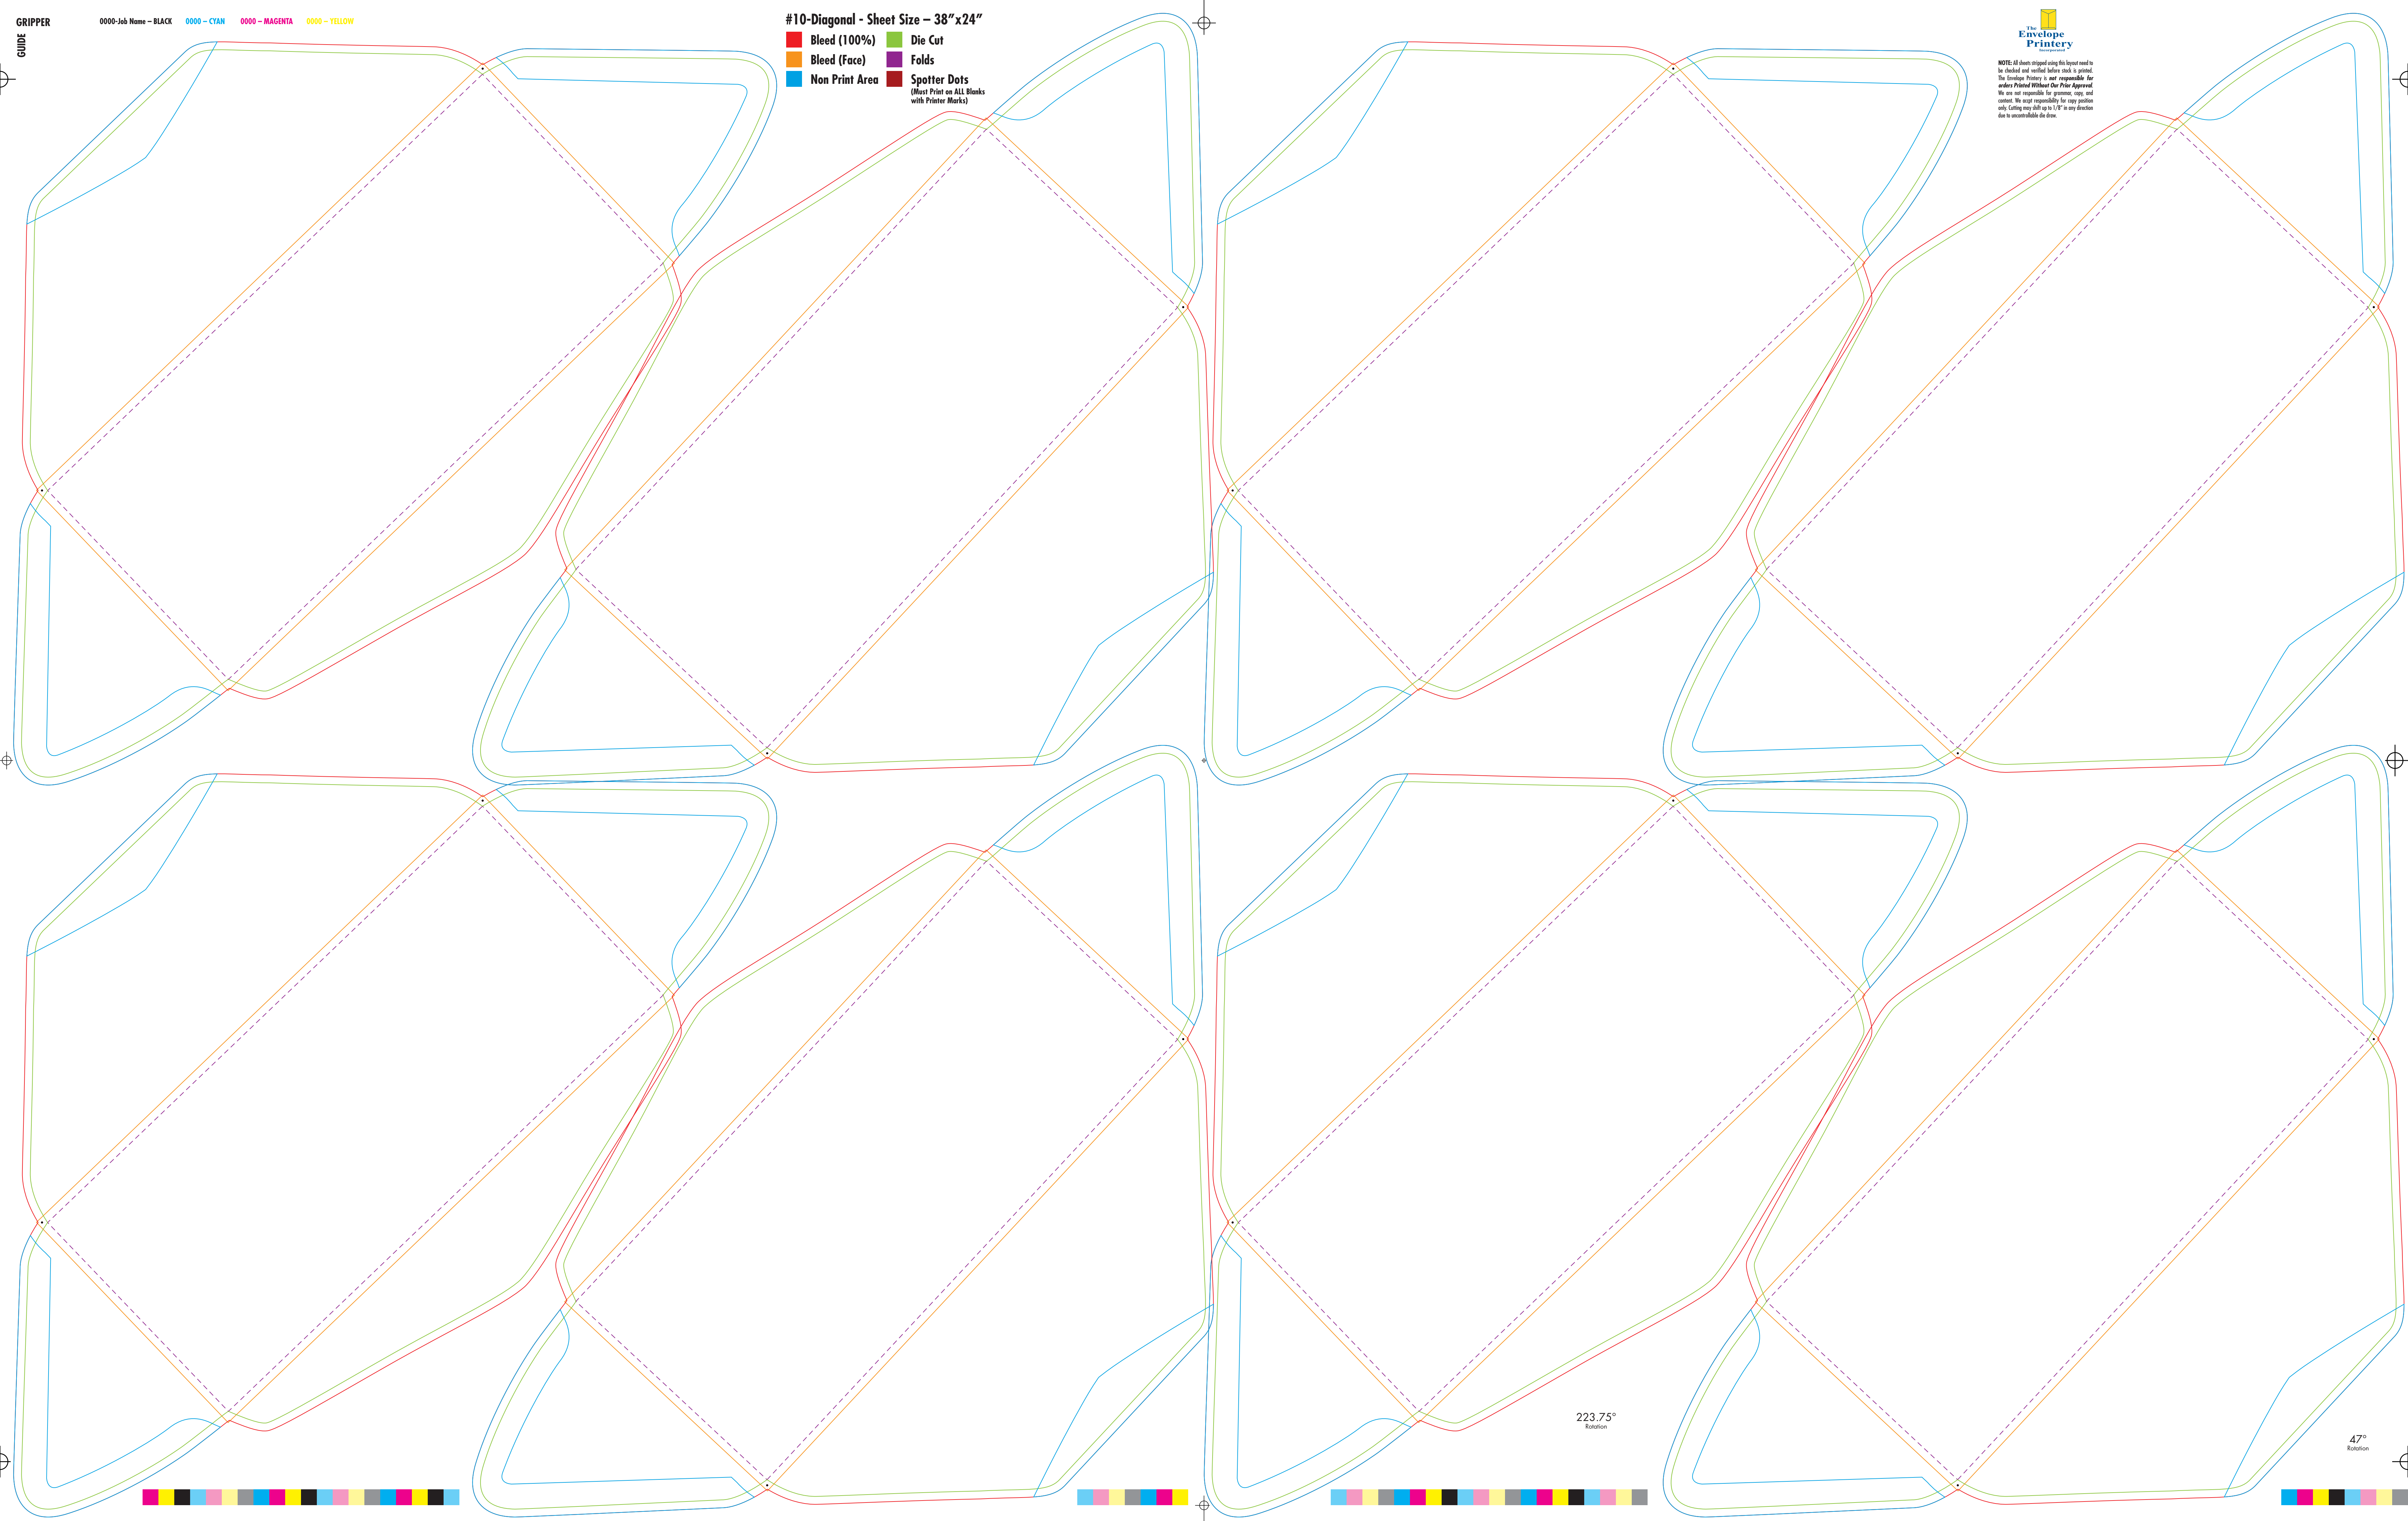

#10-Diagonal - Sheet Size - 38" x 24"

- Bleed (100%)
- Bleed (Face)
- Non Print Area
- Die Cut
- Folds
- Spotter Dots
  (Must Print on ALL Blanks
  with Printer Marks)

223.75°
Rotation

47°
Rotation