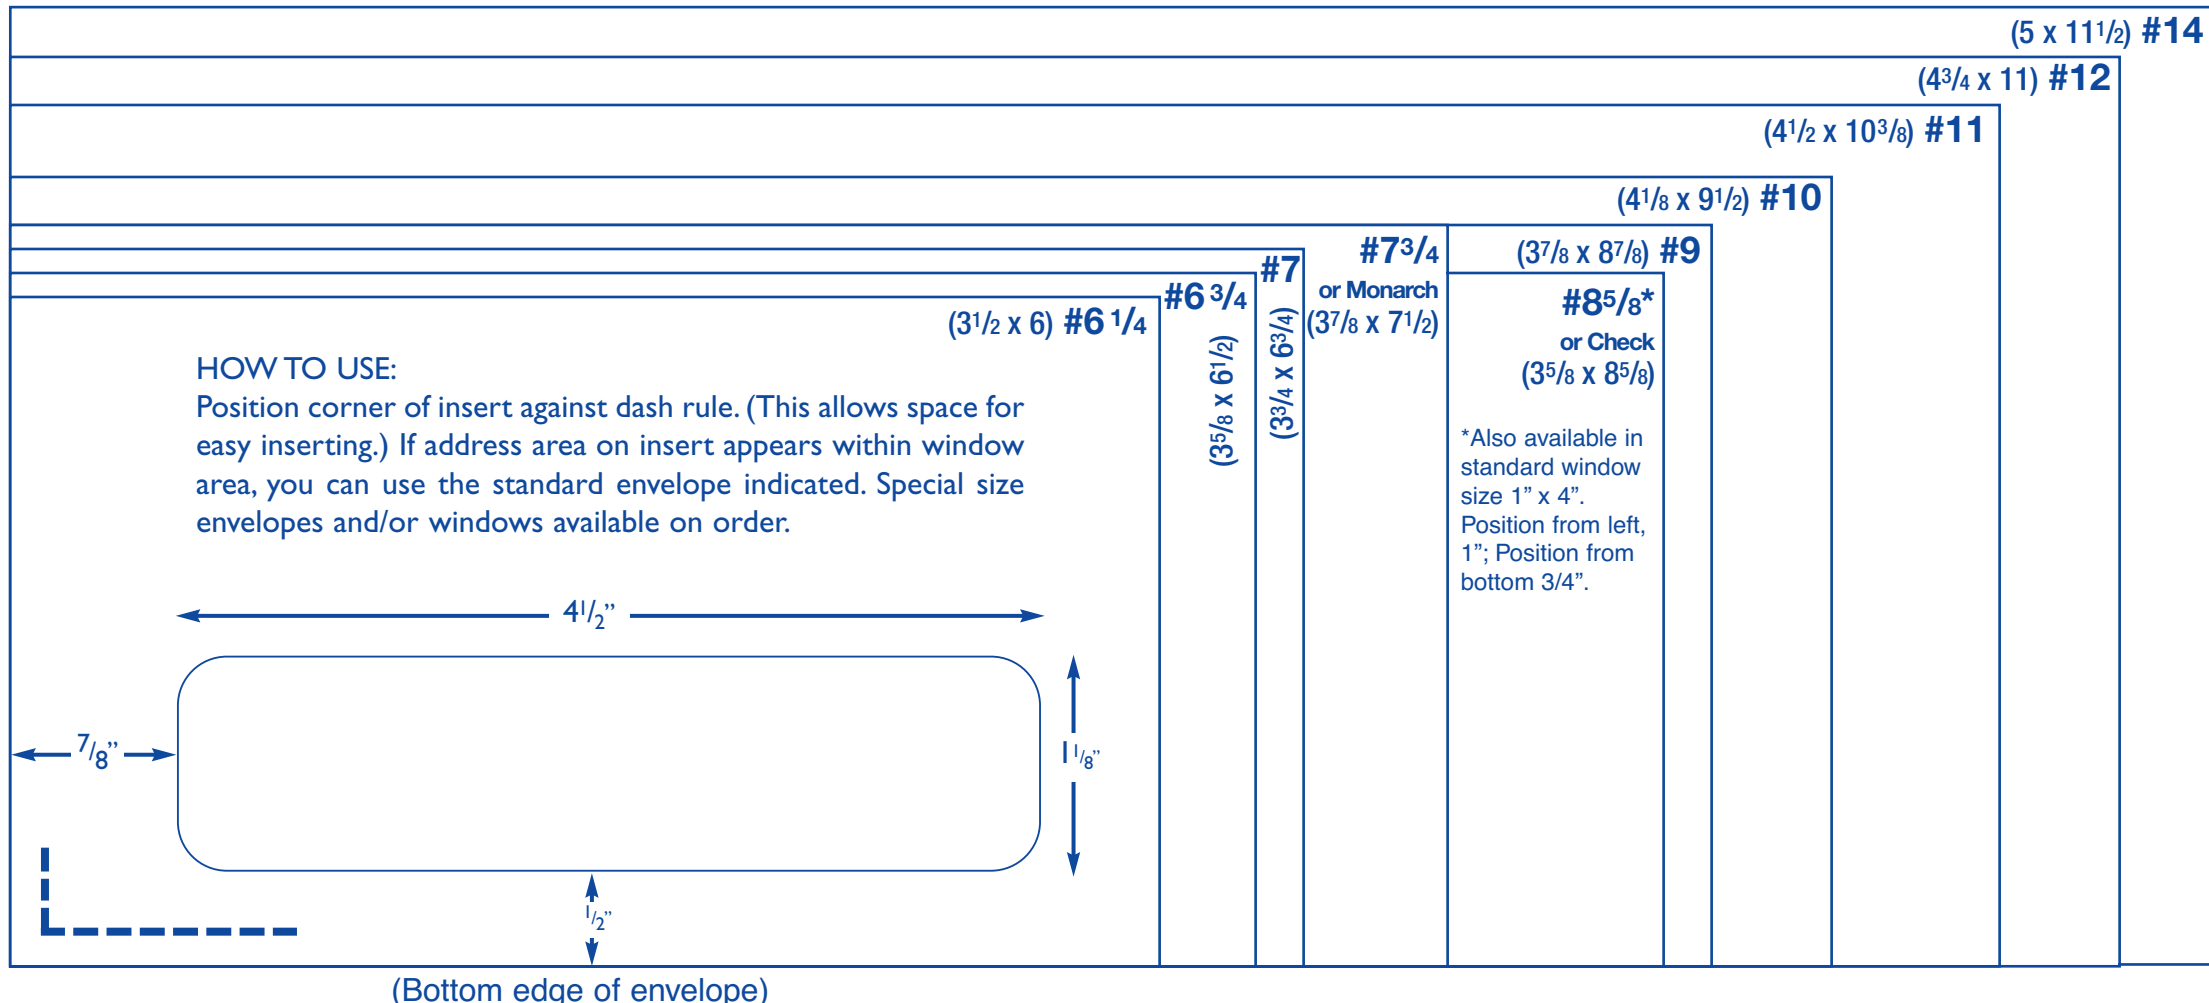

The Envelope Printery.

Where Even Small Orders Are Big Events.

COMMERCIAL & OFFICIAL SIZE ENVELOPES

BOOKLET ENVELOPES (Open Side)

WHITE WOVE / BROWN KRAFT

NUMBER	SIZE
4 1/2	5 1/2 x 7 1/2
5	5 1/2 x 8 1/8
6	5 3/4 x 8 7/8
6 1/2	6 x 9
6 5/8	6 x 9 1/2
6 3/4	6 1/2 x 9 1/2
7 1/4	7 x 10
7 1/2	7 1/2 x 10 1/2
9	8 3/4 x 11 1/2
9 1/2	9 x 12
10	9 1/2 x 12 5/8
13	10 x 13

REMITTANCE ENVELOPES

FLAP SCORED AND EXTENDED
WHITE WOVE/COLORS

NUMBER	SIZE
6 1/4	3 1/2 x 6
6 3/4	3 5/8 x 6 1/2
9	3 7/8 x 8 7/8
10	4 1/8 x 9 1/2

BARONIAL ENVELOPES

WHITEVELLUM

NUMBER	SIZE
4 Bar	3 5/8 x 5 1/8
5 Bar	4 1/8 x 5 5/8
Gladstone	3 5/8 x 5 5/8
6 Bar	4 3/4 x 6 1/2
6 Bank	4 1/8 x 6 1/4
8 1/2 Bank	5 1/2 x 7 1/2

COIN ENVELOPES

BROWN KRAFT / WHITE WOVE

NUMBER	SIZE
1	2 1/4 x 3 1/2
3	2 1/2 x 4 1/4
4	3 x 4 1/2
4 1/2	3 x 4 7/8
5	2 7/8 x 5 1/4
5 1/2	3 1/8 x 5 1/2
6	3 3/8 x 6
7	3 1/2 x 6 1/2

POLICY ENVELOPES

BROWN KRAFT / WHITE WOVE